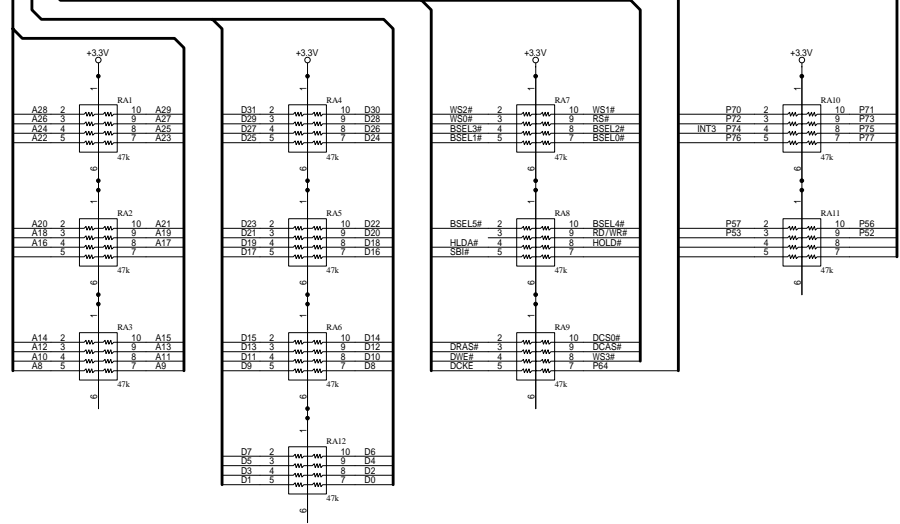

Size:	A2	Number:	1	Title:	DAKS32R CPU-MEMORY
Date:	5-Dec-2002	Rev:	Sheet 1 of 3		

Size:	Number:	Title:
A2		DAKS32R I/O + POWER
Date: 5-Dec-2002		
Rev: Sheet 2 of 3		