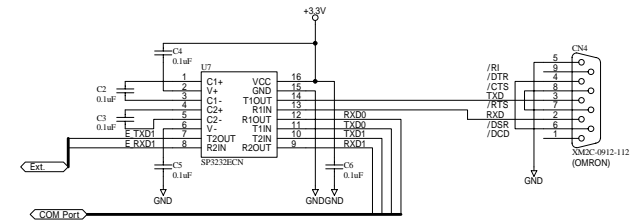

Size:	A2	Number:	1	Title:	DAKS32R CPU-MEMORY
Date:	5-Dec-2002	Rev:	Sheet 1 of 3		

Size:	Number:	Title:
A2		DAKS32R I/O + POWER
Date: 5-Dec-2002		
Rev: Sheet 2 of 3		