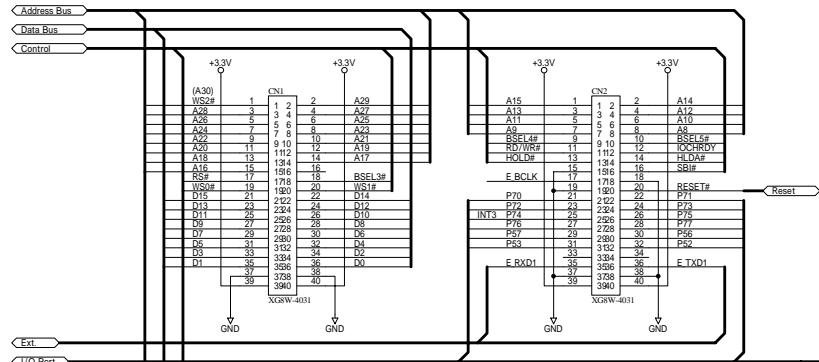

Size:	A2	Number:	1	Title:	DAKS32R CPU-MEMORY
Date:	5-Dec-2002	Rev:	Sheet 1 of 3		

Size:	Number:	Title:
A2		DAKS32R I/O + POWER
Date: 5-Dec-2002		
Rev: Sheet 2 of 3		