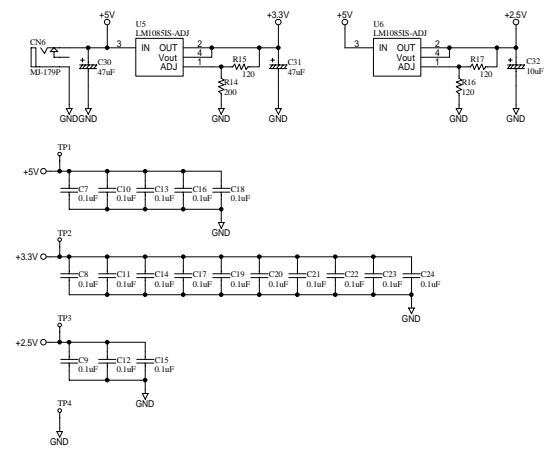

Size:	A2	Number:	1	Title:	DAKS32R CPU-MEMORY
Date:	5-Dec-2002	Rev:	Sheet 1 of 3		

Size:	Number:	Title:
A2		DAKS32R I/O + POWER
Date: 5-Dec-2002		
Rev: Sheet 2 of 3		